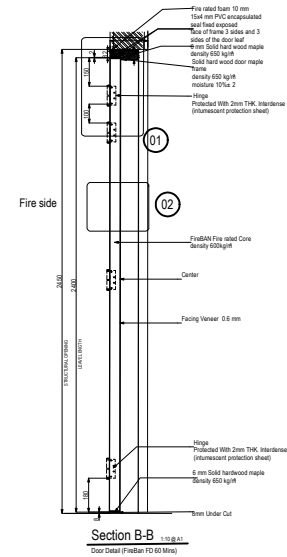

# FireBAN FD 60Min single acting Double door

FIRE RATED DOUBLE DOOR FD60

WOOD CANADIAN FACTORY

General notes

1. Frame material - Solid Beech hardwood
2. Lipping material solid Beech hardwood
3. Three intumescent seal 15X4 mm can be fitted on the frame and door leaf
4. Finish can be paint veneer and laminates
5. Glue material polyurethane adhesive brand name Fevicol

Drawing Reference number:

WCDD055

Date: Oct 20 2019