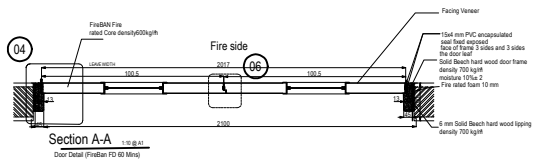

# FireBAN FD 60Min single acting Double door

FIRE RATED DOUBLE DOOR FD60

WOOD CANADIAN FACTORY

General notes

1. Frame material - Solid Beech hardwood
2. Lipping material solid Beech hardwood
3. Three intumescent seal 15X4 mm can be fitted on the frame and door leaf
4. Finish can be paint veneer and laminates
5. Glue material polyurethane adhesive brand name Fevicol