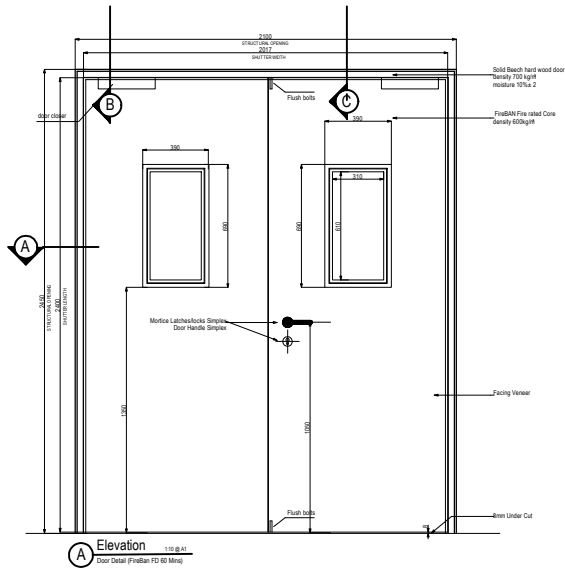

# FireBAN FD 60Min single acting Double door

FIRE RATED DOUBLE DOOR FD60

WOOD CANADIAN FACTORY

General notes

1. Frame material - Solid Beech hardwood
2. Lipping material solid Beech hardwood
3. Three intumescent seal 15X4 mm can be fitted on the frame and door leaf
4. Finish can be paint veneer and laminates
5. Glue material polyurethane adhesive brand name Fevicol

Drawing Reference number:

WCDD055

Date: Oct 20 2019