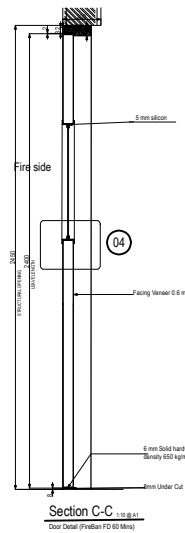

# FireBAN FD 60Min single acting Double door

FIRE RATED DOUBLE DOOR FD60

WOOD CANADIAN FACTORY

General notes

1. Frame material - Solid Beech hardwood
2. Lipping material solid Beech hardwood
3. Three intumescent seal 15X4 mm can be fitted on the frame and door leaf
4. Finish can be paint veneer and laminates
5. Glue material polyurethane adhesive brand name Fevicol

Drawing Reference number:

WCDD055

Date: Oct 20 2019