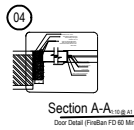

# FireBAN FD 60Min single acting Double door

FIRE RATED DOUBLE DOOR FD60

WOOD CANADIAN FACTORY

General notes

1. Frame material - Solid Beech hardwood
2. Lipping material solid Beech hardwood
3. Three intumescent seal 15X4 mm can be fitted on the frame and door leaf
4. Finish can be paint veneer and laminates
5. Glue material polyurethane adhesive brand name Fevicol